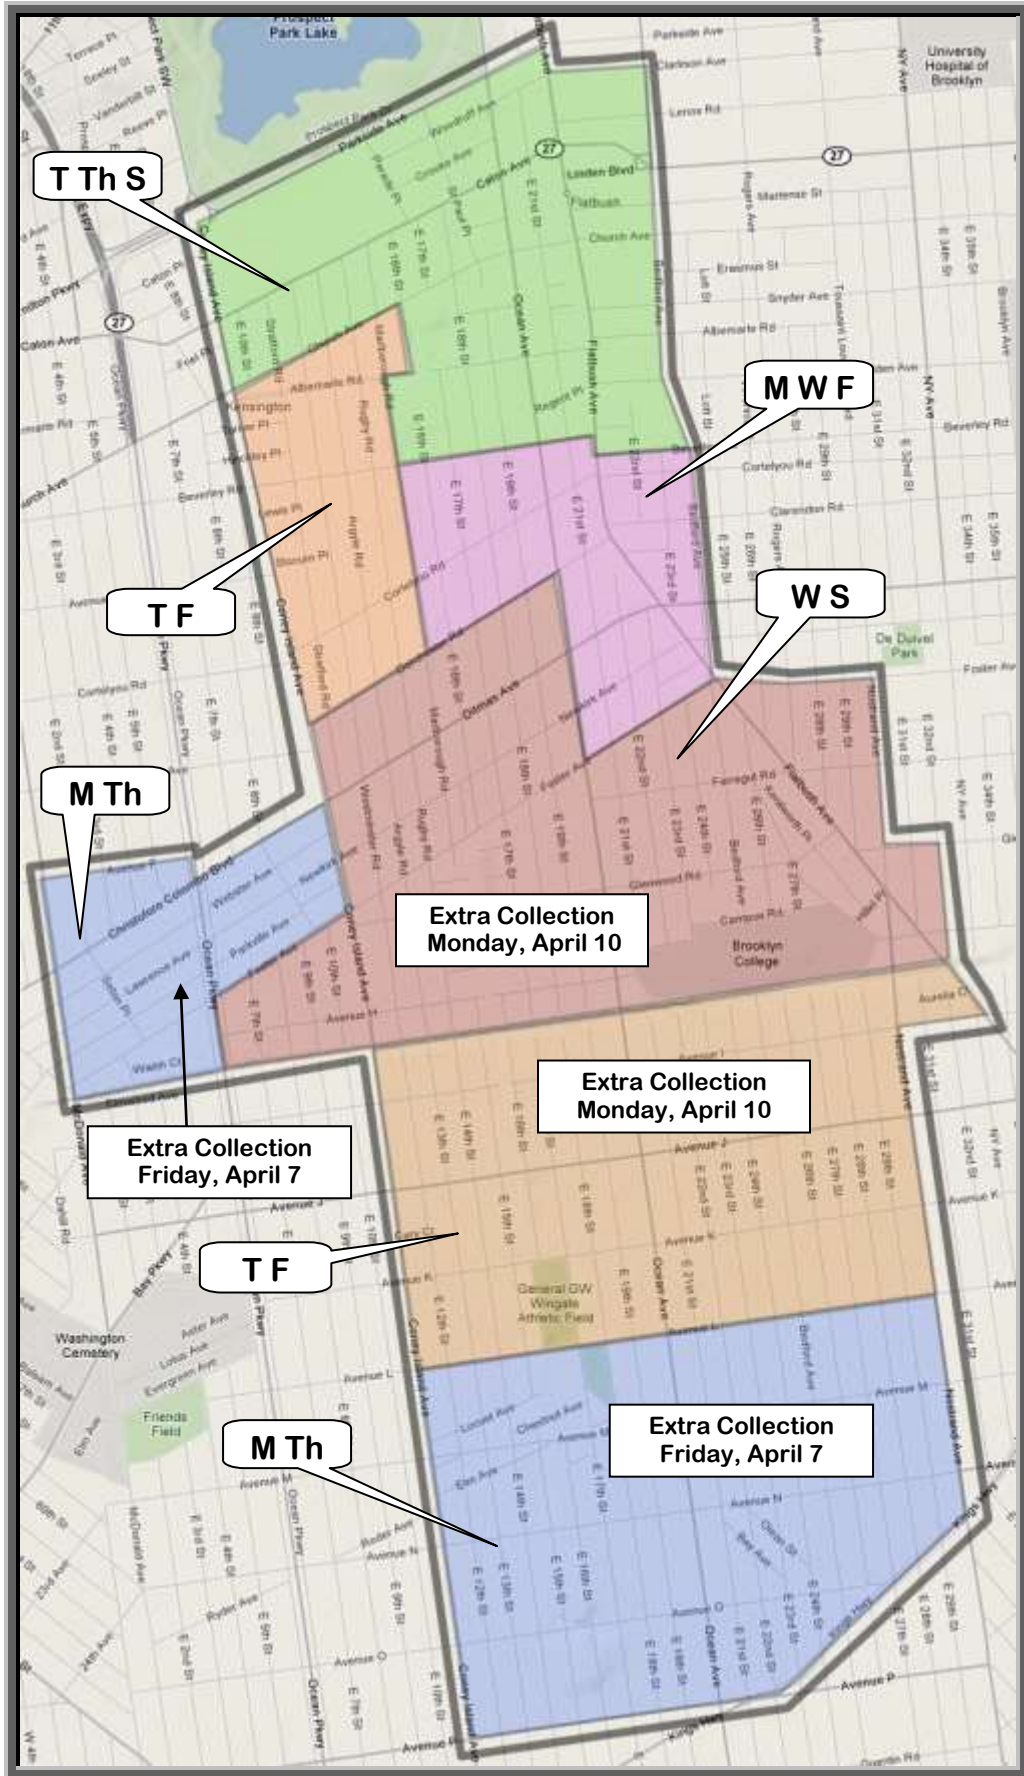

Brooklyn Community Board 14 April 2017 Additional Passover Sanitation Collection

Additional Collection for Friday, April 7

Avenue F/18th Avenue on North
 Railroad Cut on South
 Coney Island Avenue/Foster Avenue/Ocean Parkway on East
 McDonald Avenue on West

Avenue L on North
 Avenue P/Kings Highway on South
 Nostrand Avenue
 Coney Island Avenue on West

Additional Collection for Monday, April 10

Dorchester Road on North
 Foster Avenue on South
 Ocean Avenue on East
 Coney Island Avenue on West

Foster Avenue on North
 Railroad Cut on South
 CB14 Boundary on East
 Ocean Parkway on West

Railroad Cut on North
 Avenue L on South
 Nostrand Avenue on East
 Coney Island Avenue on West