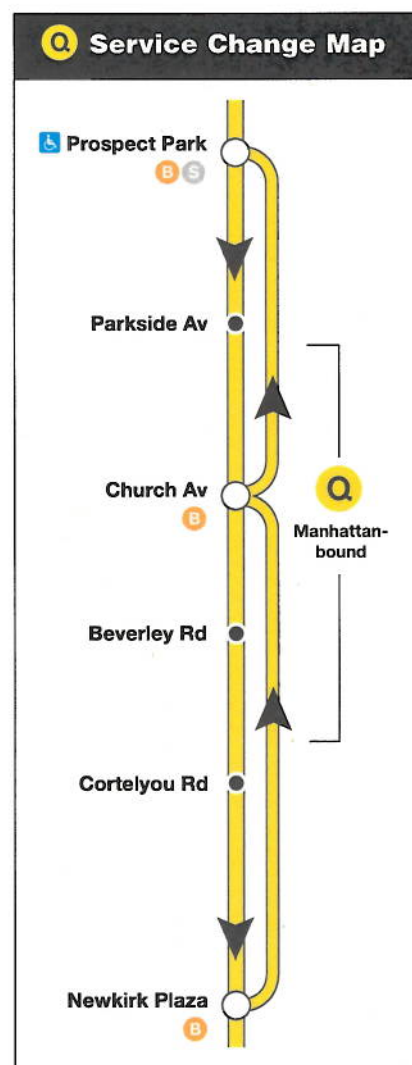

Planned Service Changes

ALL TIMES

Beginning July 8,
until Mid-Fall 2013

Manhattan-bound trains run express from Newkirk Plaza to Prospect Park

No Manhattan-bound service
at Cortelyou Rd, Beverley Rd,
and Parkside Av

Travel alternatives:

- Trains stop at **Church Av**.
- To **Cortelyou Rd**, **Beverley Rd**, take the **Manhattan-bound** **Q** to **Church Av** and transfer to a **Brighton Beach-bound** **B** or **Coney Island-bound** **Q**.
- To **Parkside Av**, take the **Manhattan-bound** **Q** to **Prospect Park** and transfer to a **Brighton Beach-bound** **B** or **Coney Island-bound** **Q**.
- From these stations, take a **Brighton Beach-bound** **B** or **Coney Island-bound** **Q** to **Church Av** or **Newkirk Plaza** and transfer to a **Manhattan-bound** **Q**.