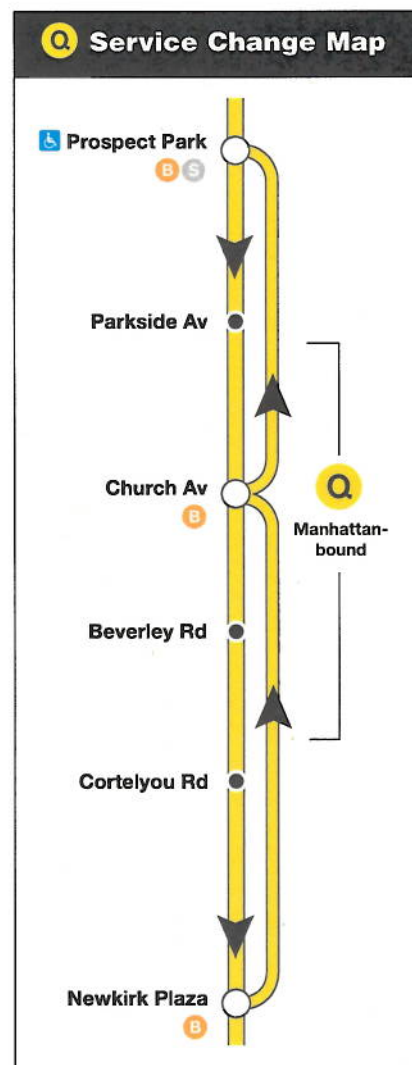

Planned Service Changes

ALL TIMES

Beginning July 8,
until Mid-Fall 2013

Manhattan-bound trains run express from Newkirk Plaza to Prospect Park

No Manhattan-bound service
at Cortelyou Rd, Beverley Rd,
and Parkside Av

Travel alternatives:

- Trains stop at **Church Av**.
- To **Cortelyou Rd**, **Beverley Rd**, take the **Manhattan-bound** **Q** to **Church Av** and transfer to a **Brighton Beach-bound** **B** or **Coney Island-bound** **Q**.
- To **Parkside Av**, take the **Manhattan-bound** **Q** to **Prospect Park** and transfer to a **Brighton Beach-bound** **B** or **Coney Island-bound** **Q**.
- From these stations, take a **Brighton Beach-bound** **B** or **Coney Island-bound** **Q** to **Church Av** or **Newkirk Plaza** and transfer to a **Manhattan-bound** **Q**.