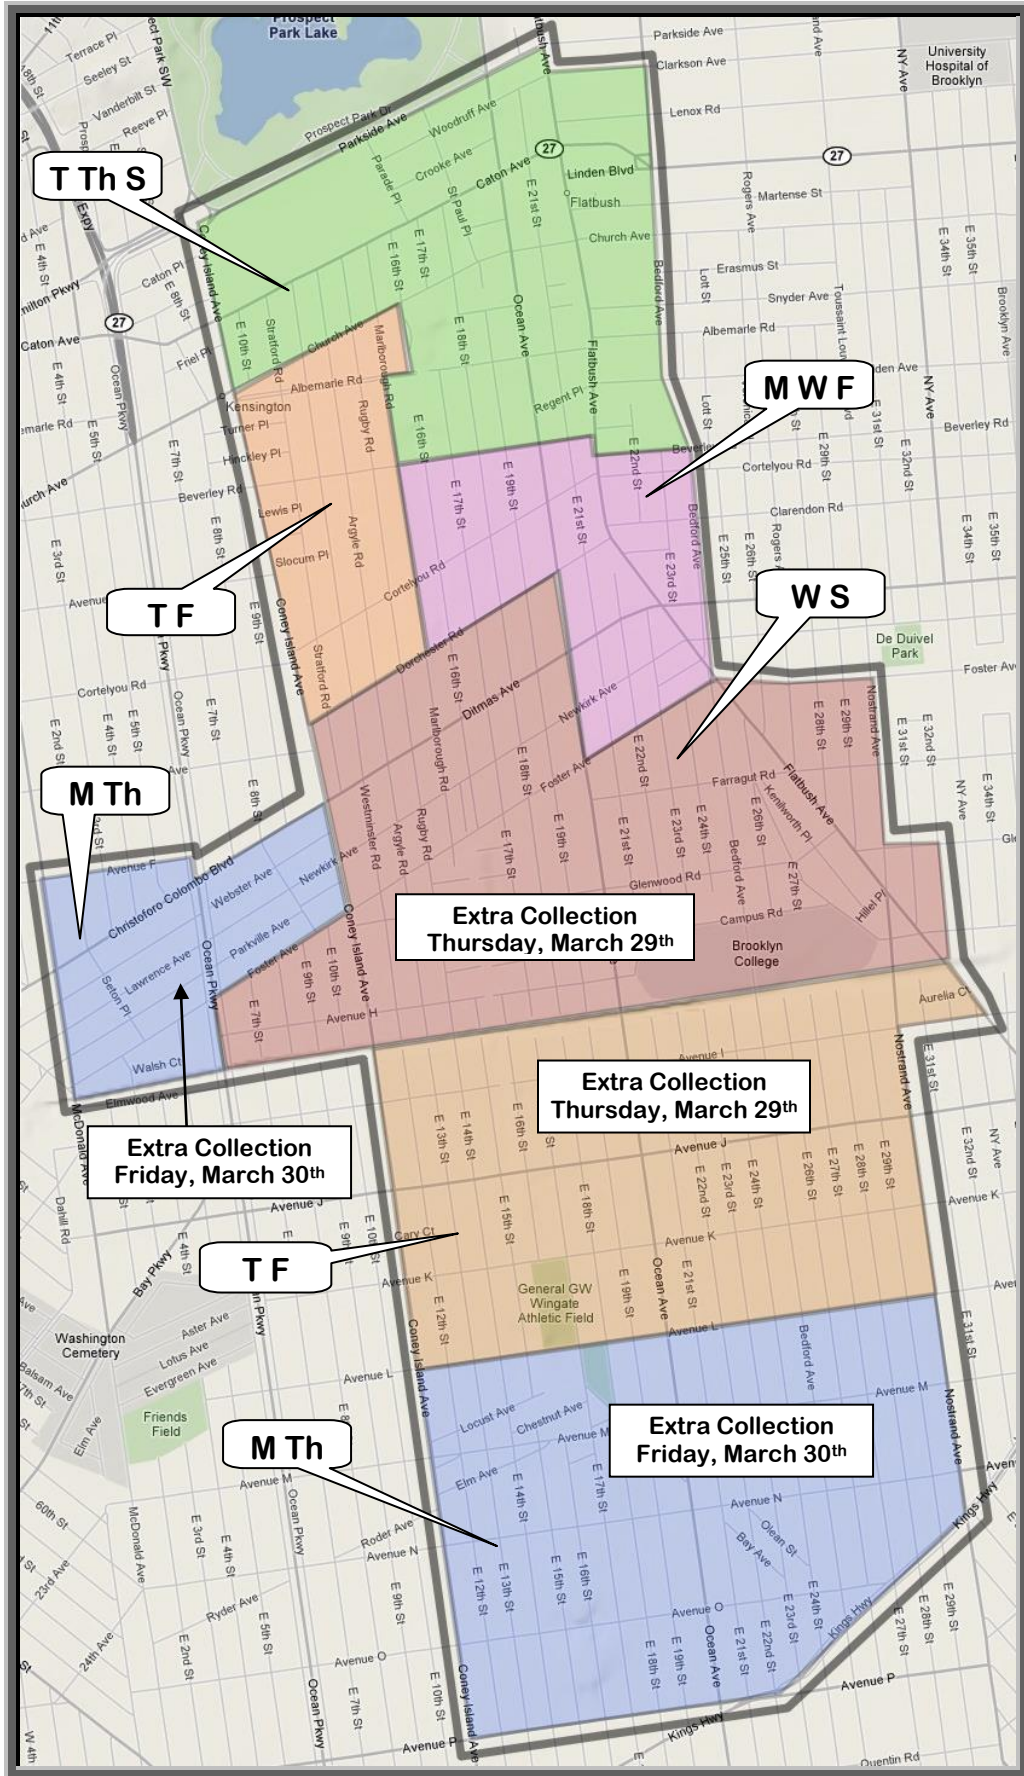

# Brooklyn Community Board 14 March 2018 Additional Passover Sanitation Collection

**Additional Collection for Friday, March 30<sup>th</sup>**

Avenue F/18<sup>th</sup> Avenue on North  
 Railroad Cut on South  
 Coney Island Avenue/Foster Avenue/Ocean Parkway on East  
 McDonald Avenue on West

Avenue L on North  
 Avenue P/Kings Highway on South  
 Nostrand Avenue  
 Coney Island Avenue on West

**Additional Collection for Thursday, March 29<sup>th</sup>**

Dorchester Road on North  
 Foster Avenue on South  
 Ocean Avenue on East  
 Coney Island Avenue on West

Foster Avenue on North  
 Railroad Cut on South  
 CB14 Boundary on East  
 Ocean Parkway on West

Railroad Cut on North  
 Avenue L on South  
 Nostrand Avenue on East  
 Coney Island Avenue on West