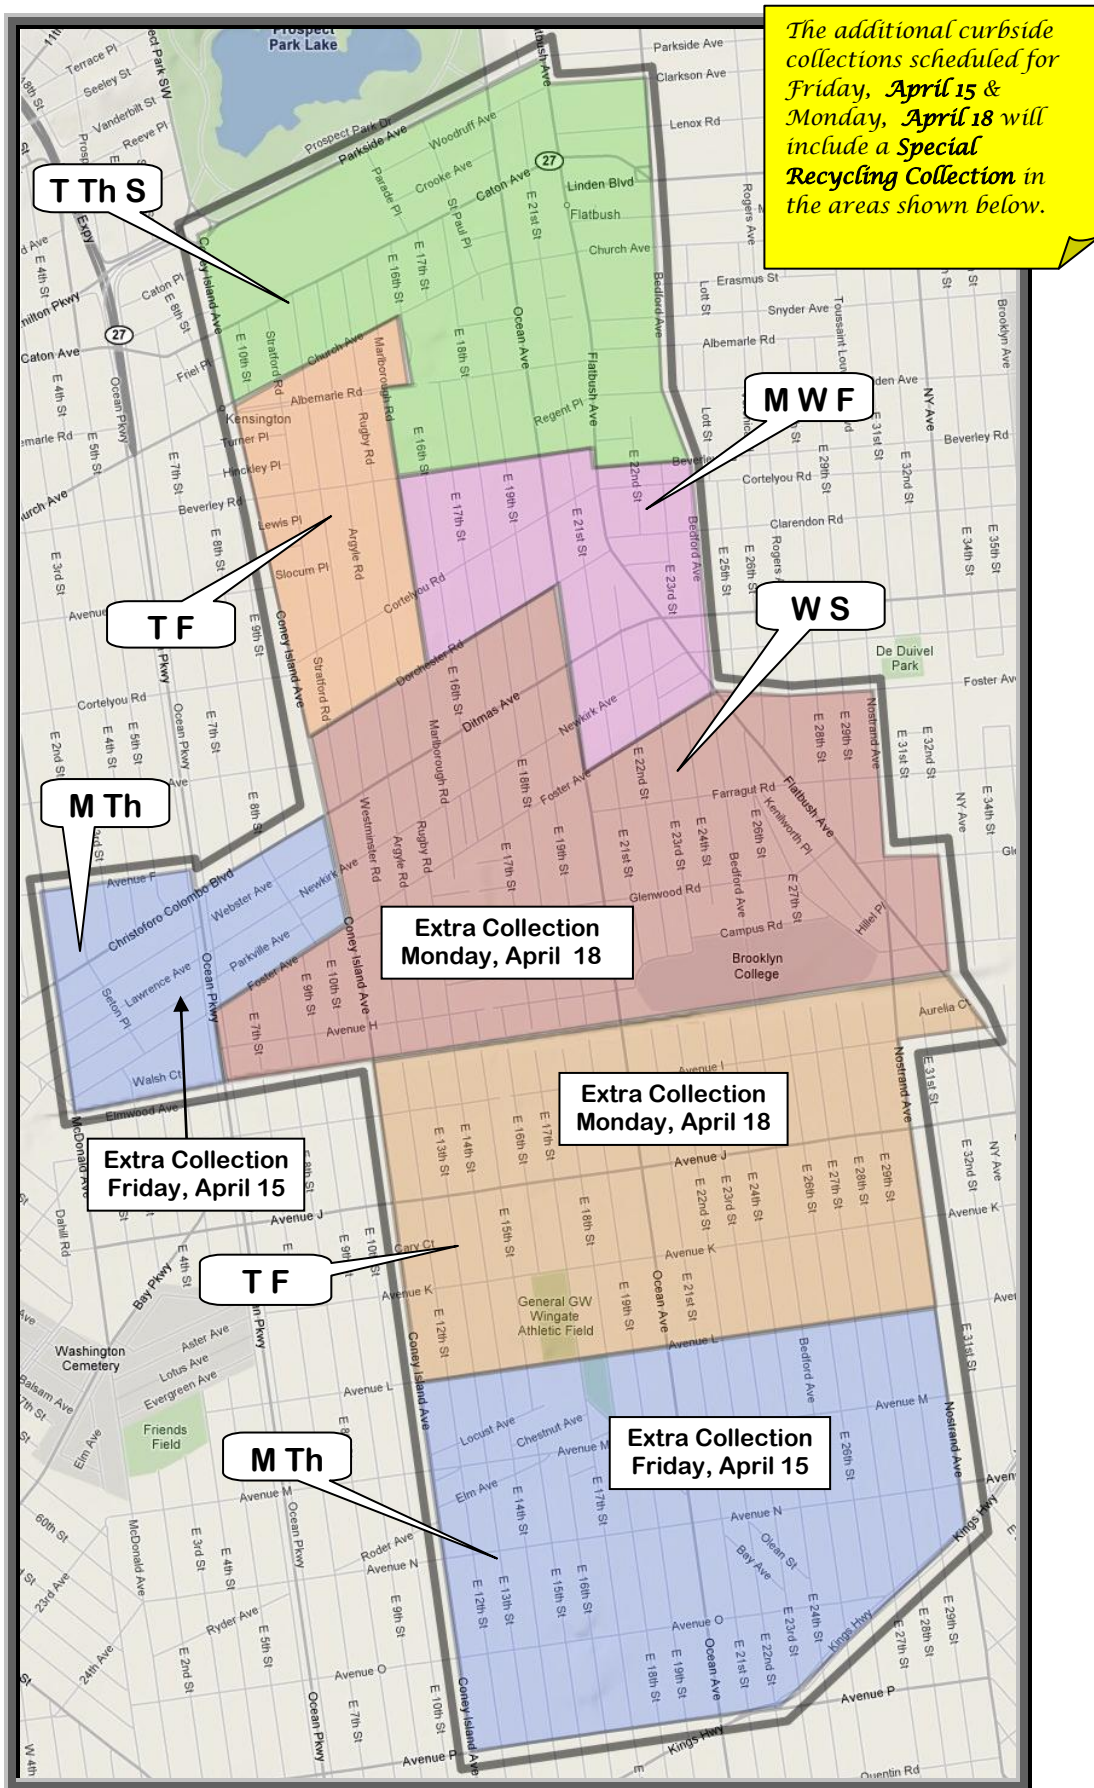

## Additional Collection for Monday, April 18

Railroad Cut on North  
Avenue L on South  
Nostrand Avenue on East  
Coney Island Avenue on West

Dorchester Road on North  
Foster Avenue on South  
Ocean Avenue on East  
Coney Island Avenue on West

Foster Avenue on North  
Railroad Cut on South  
CB14 Boundary on East  
Ocean Parkway on West

## Additional Collection for Friday, April 15

Avenue F/18<sup>th</sup> Avenue on North  
Railroad Cut on South  
Coney Island Avenue/Foster Avenue/Ocean Parkway on East  
McDonald Avenue on West

Avenue L on North  
Avenue P/Kings Highway on South  
Nostrand Avenue  
Coney Island Avenue on West