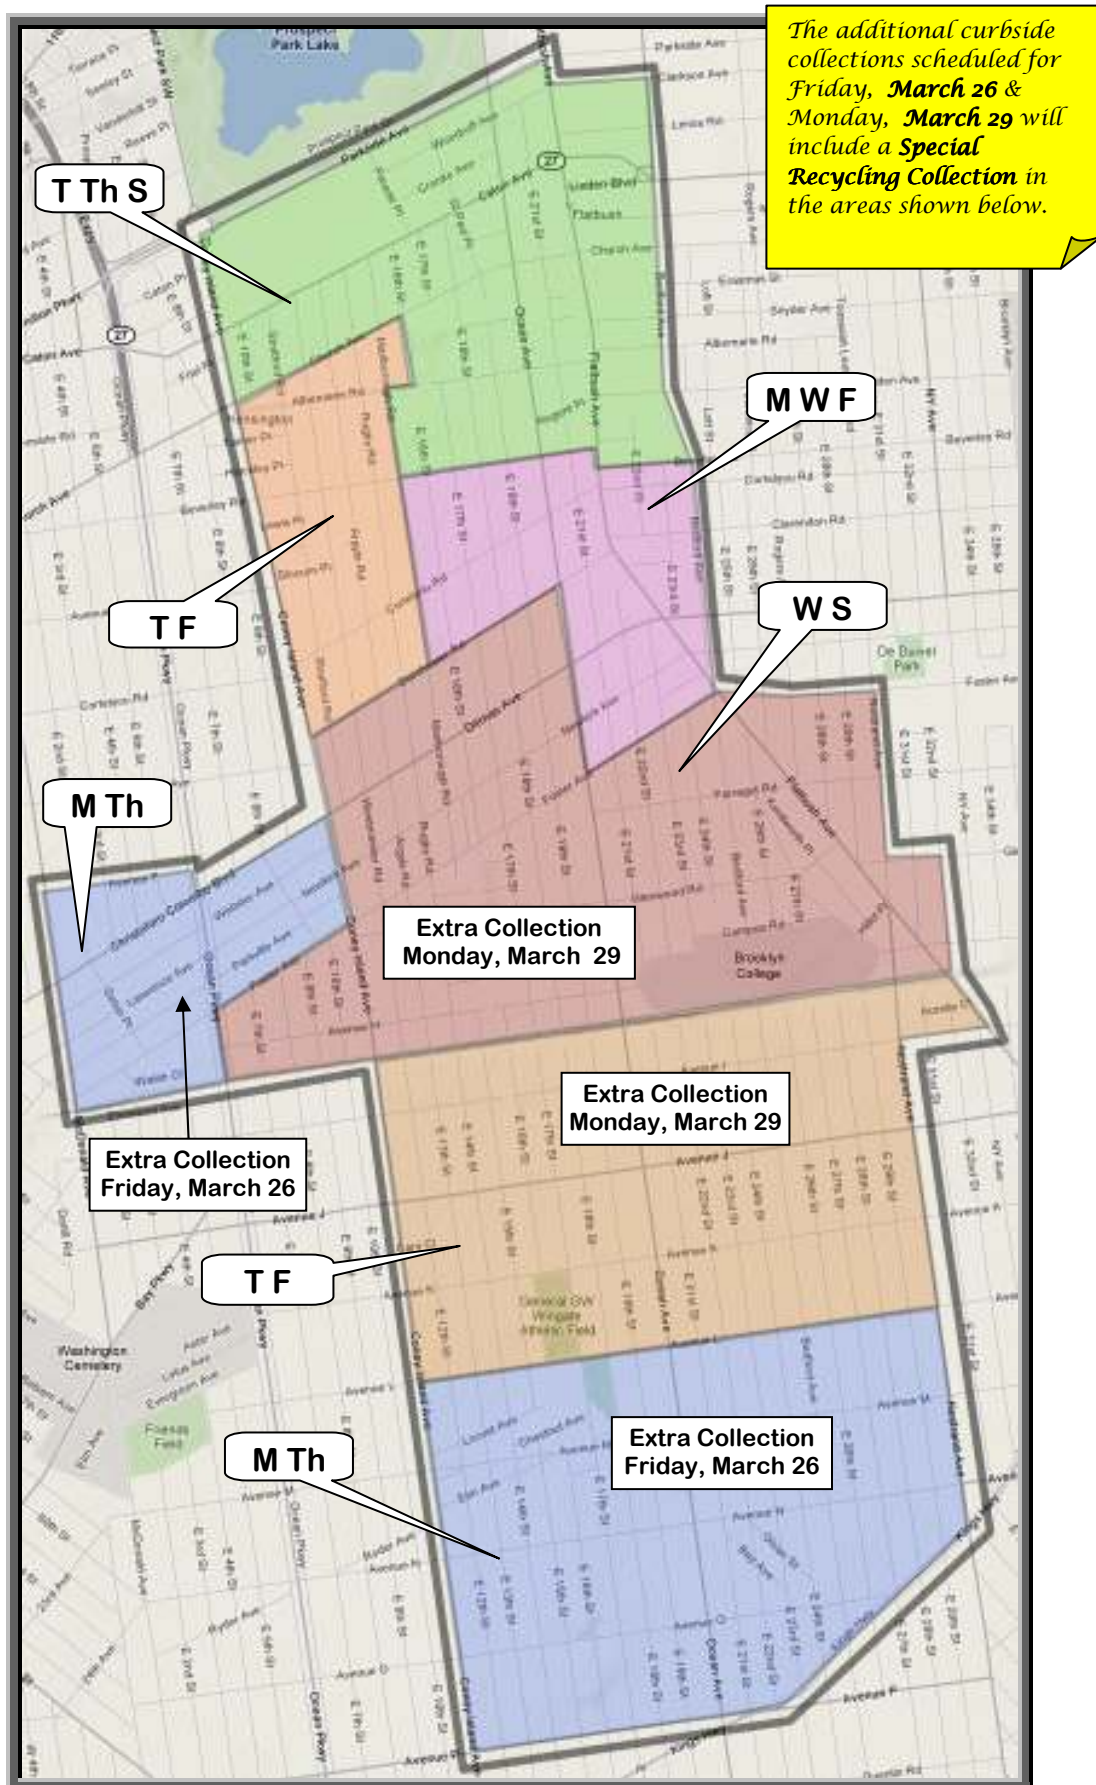

### **Additional Collection for Monday, March 29**

Railroad Cut on North  
Avenue L on South  
Nostrand Avenue on East  
Coney Island Avenue on West

Dorchester Road on North  
Foster Avenue on South  
Ocean Avenue on East  
Coney Island Avenue on West

Foster Avenue on North  
Railroad Cut on South  
CB14 Boundary on East  
Ocean Parkway on West

### **Additional Collection for Friday, March 26**

Avenue F/18<sup>th</sup> Avenue on North  
Railroad Cut on South  
Coney Island Avenue/Foster Avenue/Ocean Parkway on East  
McDonald Avenue on West

Avenue L on North  
Avenue P/Kings Highway on South  
Nostrand Avenue  
Coney Island Avenue on West